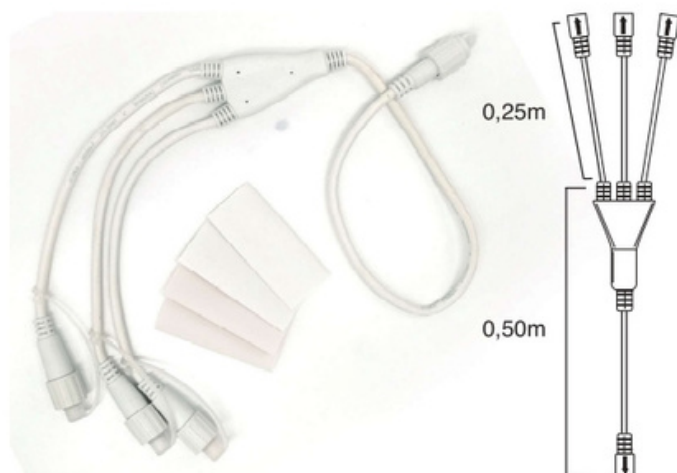

Accessori professionali 230V

Codice	Descrizione
4501353	Prolunga "Tris"